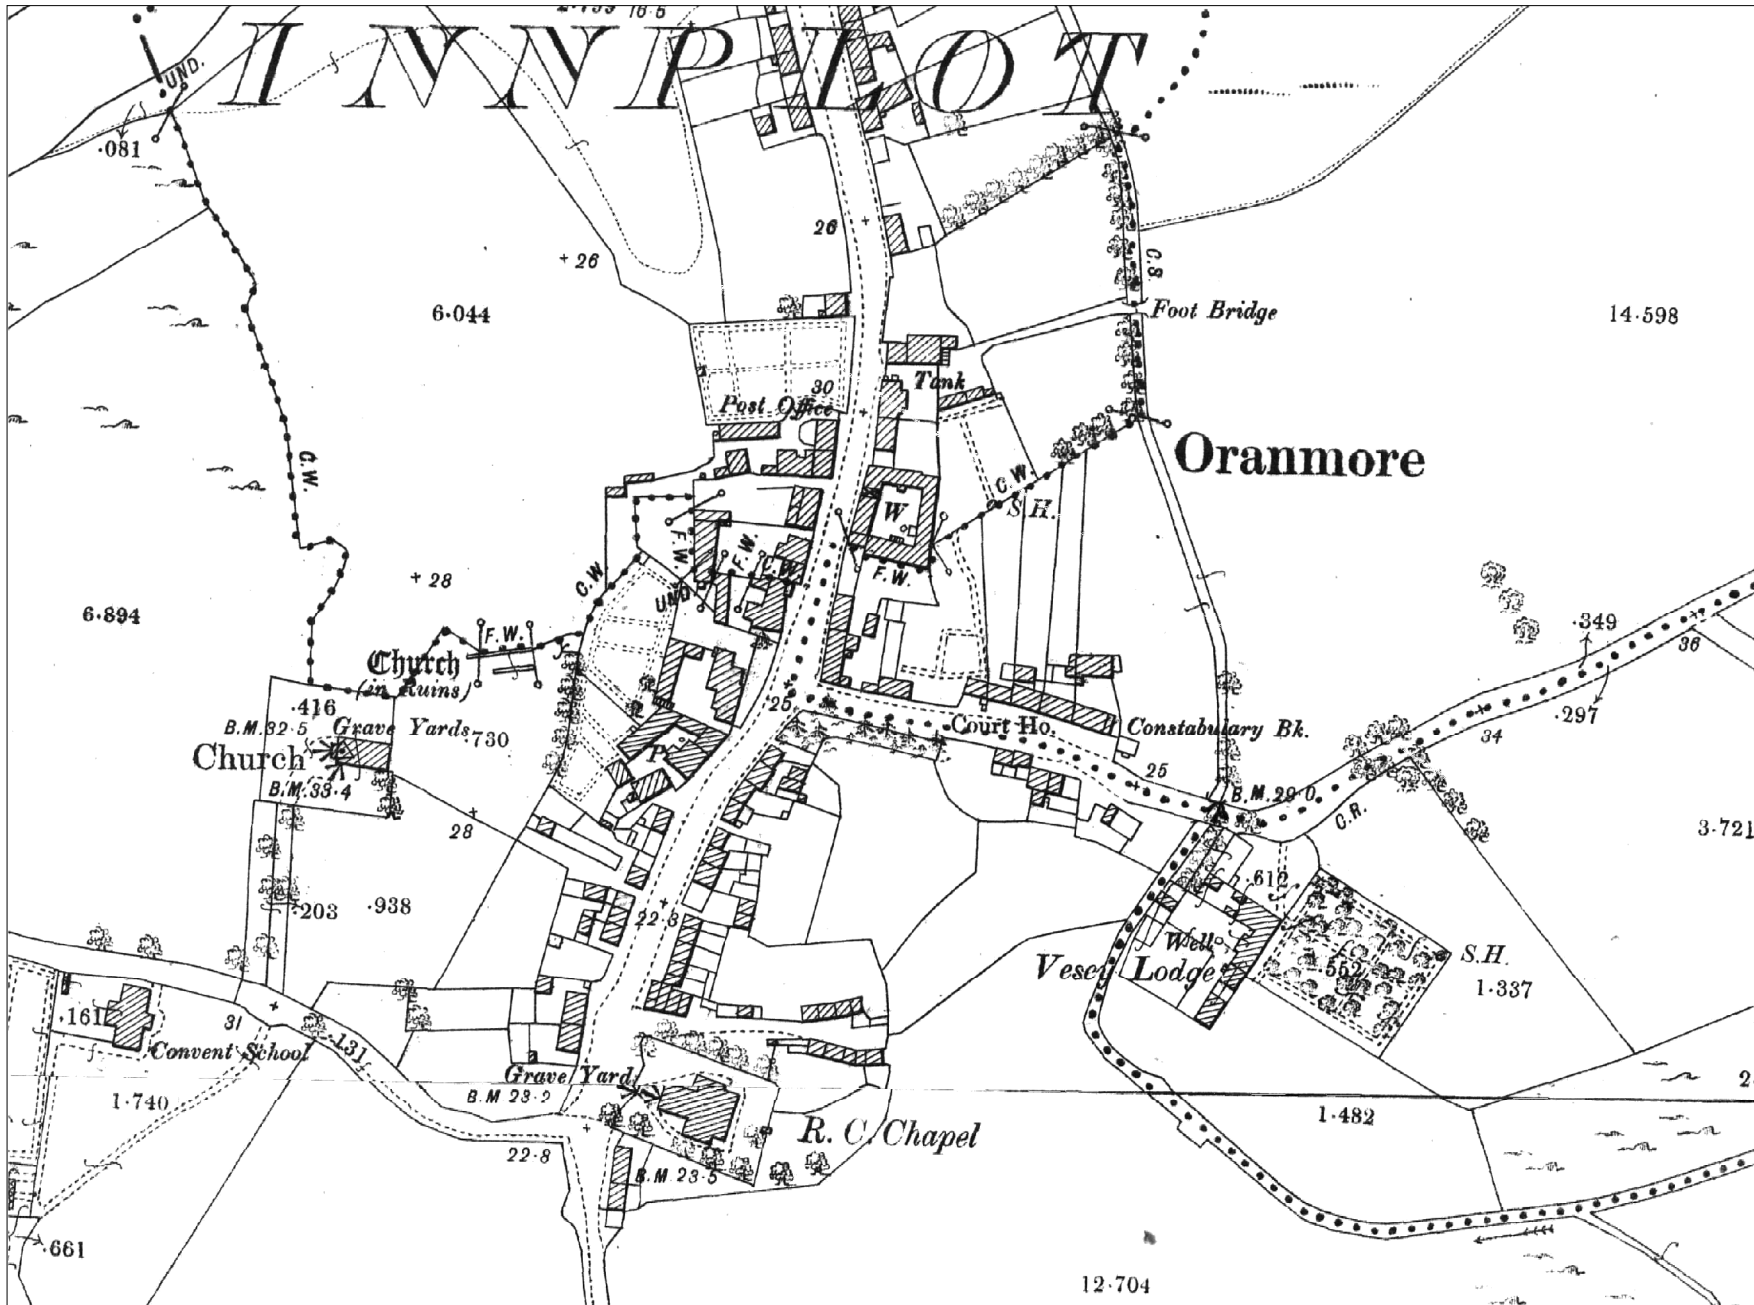

Surveyed 1892
Revised 1892
Levelled

Historic Map

538346
724905

ITM CENTRE PT. COORDS.

538055,724690

DESCRIPTION

MAP SHEETS

25 inchBE1
GY095-01 GY095-05

© Suirbhéireacht Ordánais Éireann, 2006
© Ordnance Survey Ireland, 2006

Scale:- 1:2,500
Scála:- 1:2,500

Plot Ref. No. 1159512_2_1
Plot Date 25-OCT-2006

724905
537764
724475
537764